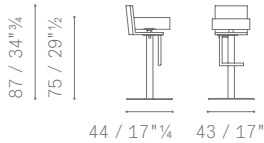

5323091

5323091

5323091