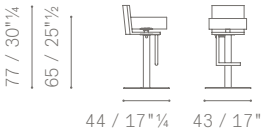

5323091

5323091

5323091